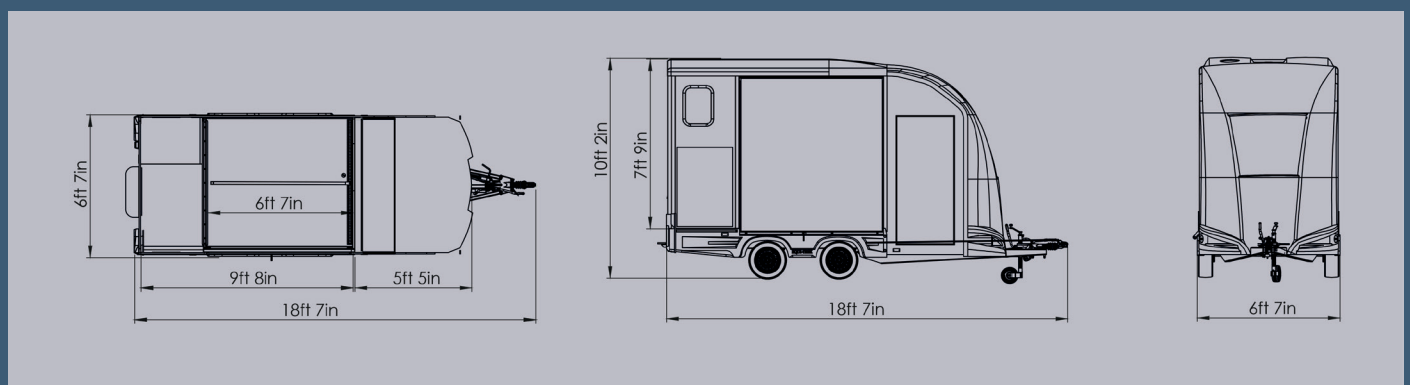

A large tack area is totally separate from the horse area. It is fitted with two saddle, two bridle racks and two coat hooks.

The wood free structure and light weight composite panels for lighter weight, 7ft 9inch headroom with fully enclosed travel and low wide ramp, makes this the number one choice for the discerning owner.

Available in a 2,500kg and 3,000kg gross weight chassis upgrade.

- Built in UK in ISO9001 Factory
- Aerodynamic fibreglass mould
- Four fully breaked wheels
- Light and spacious interior
- Grooms Door

SPECIFICATIONS

DIMENSIONS	FT.INS	M
EXTERNAL BODY AREA		
Length:	18'7"	5.710
Width:	6'7"	2.065
Height:	9'9"	3.030
INTERNAL HORSE AREA		
Length:	9'6"	2.940
Width:	6'1"	1.875
Height:	7'7"	2.360

APPROX. WEIGHT	Kg		
Unladen Weight:	1095kg	1095kg	1095kg
Front Axle Max Load:	1500kg	1500kg	1500kg
Back Axle Max Load:	1500kg	1500kg	1500kg
Gross Weight:	2000kg	2500kg	3000kg

Horse Area	
General:	Two Horse Compartment With Composite High Impact Kick Boards With Composite Panels And A Self-Contained Horse Area. Equipped With A Head Divider
Floor:	Strong Aluminium Plank Floor
Access:	Slip Resistant Rubber Ramp With White Easy Clean Safety Loading Doors
Grooms Door:	Large Grooms Door With A Window
Partition:	Elite, Fully Adjustable With PVC Skirt To The Floor
Collapsible Breast Bar:	Full Width, Collapsible Padded Breast Bar
Ventilation:	Four Opening Windows And Dome Roof Vent With An Additional Skylight Roof Vent
Lighting:	One Interior Light
Tie Rings:	Two Horse Tie Rings And Two Hay Net Tie Rings
Excel Additions:	Storage Rack, Digital Camera With 7" Monitor And Two Saddle And Bridle Racks