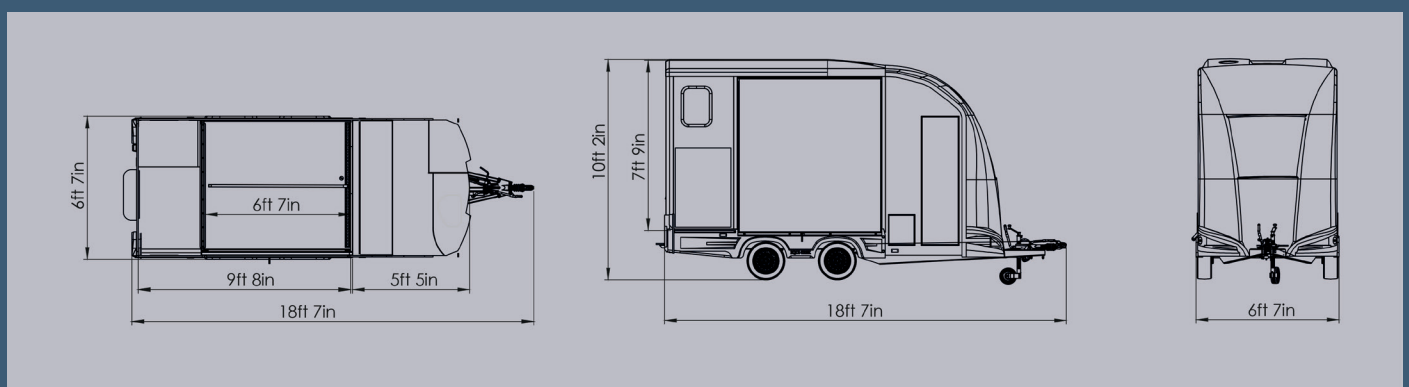

The woodfree structure and light weight composite panels for lighter weight, 7ft 9inch headroom with fully enclosed travel and low wide ramp, makes this the number one choice for the discerning owner.

A tack locker is fitted with two saddle and two bridle racks.

Available in a 2,500kg and 3,000kg gross weight chassis upgrade.

- Built in UK in ISO9001 Factory
- Aerodynamic fibreglass mould
- Four fully broken wheels
- Light and spacious interior
- Grooms Door

SPECIFICATIONS

| DIMENSIONS | FT.INS | M |
|----------------------------|--------|-------|
| EXTERNAL BODY AREA | | |
| Length: | 18'7" | 5.710 |
| Width: | 6'7" | 2.065 |
| Height: | 9'9" | 3.030 |
| INTERNAL HORSE AREA | | |
| Length: | 9'6" | 2.940 |
| Width: | 6'1" | 1.875 |
| Height: | 7'7" | 2.360 |

| APPROX. WEIGHT | Kg | | |
|----------------------|--------|--------|--------|
| Unladen Weight: | 1195kg | 1195kg | 1195kg |
| Front Axle Max Load: | 1500kg | 1500kg | 1500kg |
| Back Axle Max Load: | 1500kg | 1500kg | 1500kg |
| Gross Weight: | 2000kg | 2500kg | 3000kg |