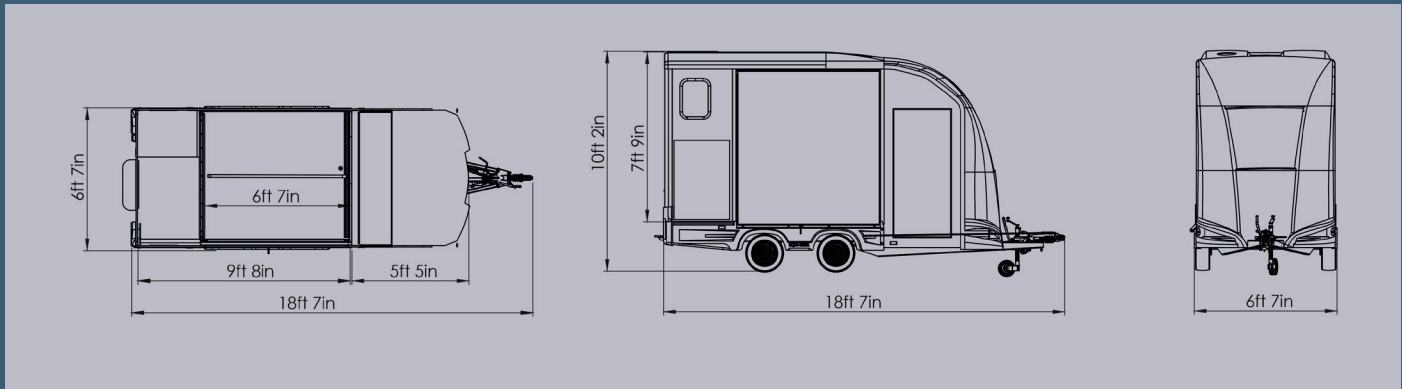

SPECIFICATIONS

DIMENSIONS	FT.INS	M
EXTERNAL BODY AREA		
Length:	18'7"	5.710
Width:	6'7"	2.065
Height:	9'9"	3.030
INTERNAL HORSE AREA		
Length:	9'6"	2.940
Width:	6'1"	1.875
Height:	7'7"	2.360

APPROX. WEIGHT	Kg		
Unladen Weight:	1095kg	1095kg	1095kg
Front Axle Max Load:	1500kg	1500kg	1500kg
Back Axle Max Load:	1500kg	1500kg	1500kg
Gross Weight:	2000kg	2500kg	3000kg